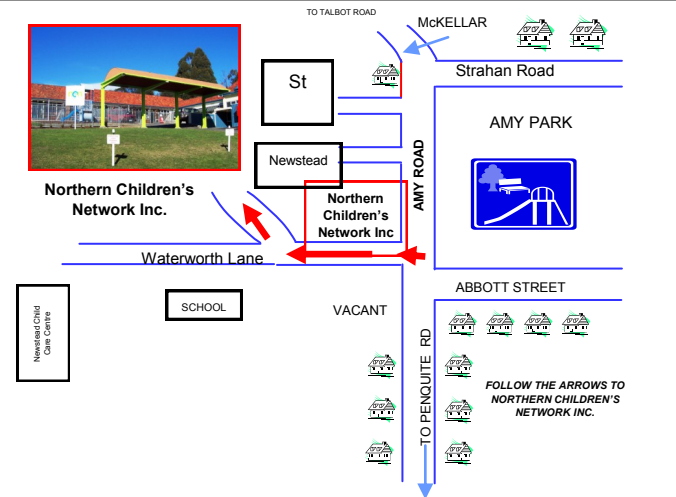

# Outside School Hours Care

59D Amy Road, Newstead 7250

contact NCN on

**6341 1555**

[enquiries@ncn.org.au](mailto:enquiries@ncn.org.au)

[www.ncn.org.au](http://www.ncn.org.au)

Proudly Supported By

**More than Child Care**

# Outside School Hours Care

59D Amy Road, Newstead. 7250

*Providing Fantastic  
After School Care and  
Vacation Care Programs*

Proudly Supported by

**More than Child Care**